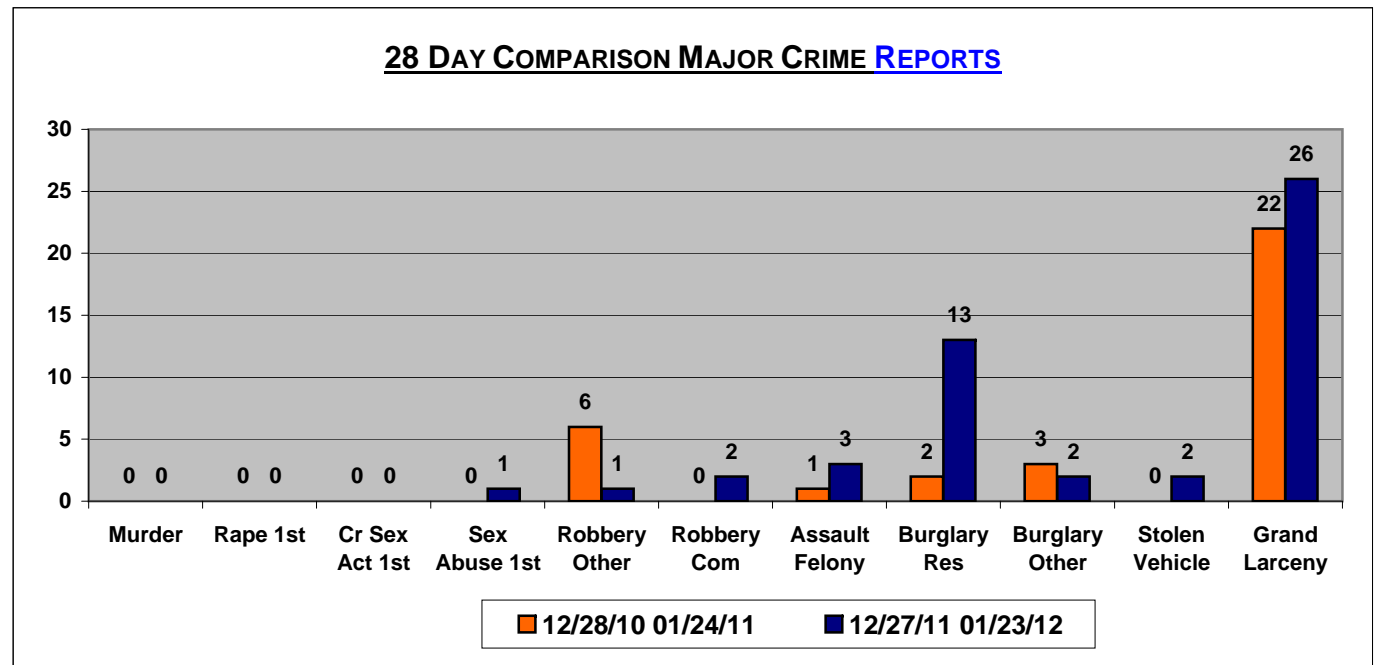

7/28/YTD NASS-STAT COMPARISON REPORT

REPORT WEEK: 01/17/12 THROUGH 01/23/12

7TH PRECINCT WEEK 04

7TH PRECINCT MAJOR CRIME - REPORTS

	WEEKLY TOTAL			28 DAY PERIOD			YEAR TO DATE			YTD PRIOR YEARS	
	2011	2012		2011	2012		2011	2012		2010	2009
	START DATE:	01/18/11		01/17/12	12/28/10		12/27/11	12/28/10		12/27/11	12/29/09
END DATE:	01/24/11	01/23/12	% CHANGE	01/24/11	01/23/12	% CHANGE	01/24/11	01/23/12	% CHANGE	01/25/10	01/26/09
MURDER	0	0	0.00%	0	0	0.00%	0	0	0.00%	0	0
RAPE (1st)	0	0	0.00%	0	0	0.00%	0	0	0.00%	0	0
CRIMINAL SEXUAL ACT (1st)	0	0	0.00%	0	0	0.00%	0	0	0.00%	0	0
SEXUAL ABUSE (1st)	0	0	0.00%	0	1	100.00%	0	1	100.00%	0	0
TOTAL SEX CRIMES	0	0	0.00%	0	1	100.00%	0	1	100.00%	0	0
ROBBERY (OTHER)	2	1	-50.00%	6	1	-83.33%	6	1	-83.33%	3	2
ROBBERY (COMMERCIAL)	0	0	0.00%	0	2	200.00%	0	2	200.00%	0	3
TOTAL ROBBERY	2	1	-50.00%	6	3	-50.00%	6	3	-50.00%	3	5
ASSAULT (FELONY)	0	2	200.00%	1	3	200.00%	1	3	200.00%	4	2
BURGLARY (RESIDENTIAL)	0	3	300.00%	2	13	550.00%	2	13	550.00%	4	10
BURGLARY (OTHER)	0	0	0.00%	3	2	-33.33%	3	2	-33.33%	2	4
TOTAL BURGLARY	0	3	300.00%	5	15	200.00%	5	15	200.00%	6	14
STOLEN VEHICLE	0	1	100.00%	0	2	200.00%	0	2	200.00%	5	6
GRAND LARCENY	4	8	100.00%	22	26	18.18%	22	26	18.18%	25	27
ALL MAJOR CRIME REPORTS	6	15	150.00%	34	50	47.06%	34	50	47.06%	43	54
ALL OTHER CRIME REPORTS	46	48	4.35%	162	183	12.96%	162	183	12.96%	206	237
TOTAL CRIME REPORTS	52	63	21.15%	196	233	18.88%	196	233	18.88%	249	291

28 DAY COMPARISON MAJOR CRIME REPORTS			
	2011	2012	
Start Date	12/28/10	12/27/11	
End Date	01/24/11	01/23/12	%Change
Murder	0	0	0.00%
Rape 1st	0	0	0.00%
Cr Sex Act 1st	0	0	0.00%
Sex Abuse 1st	0	1	100.00%
Robbery Other	6	1	-83.33%
Robbery Com	0	2	200.00%
Assault Felony	1	3	200.00%
Burglary Res	2	13	550.00%
Burglary Other	3	2	-33.33%
Stolen Vehicle	0	2	200.00%
Grand Larceny	22	26	18.18%
Total	34	50	47.06%