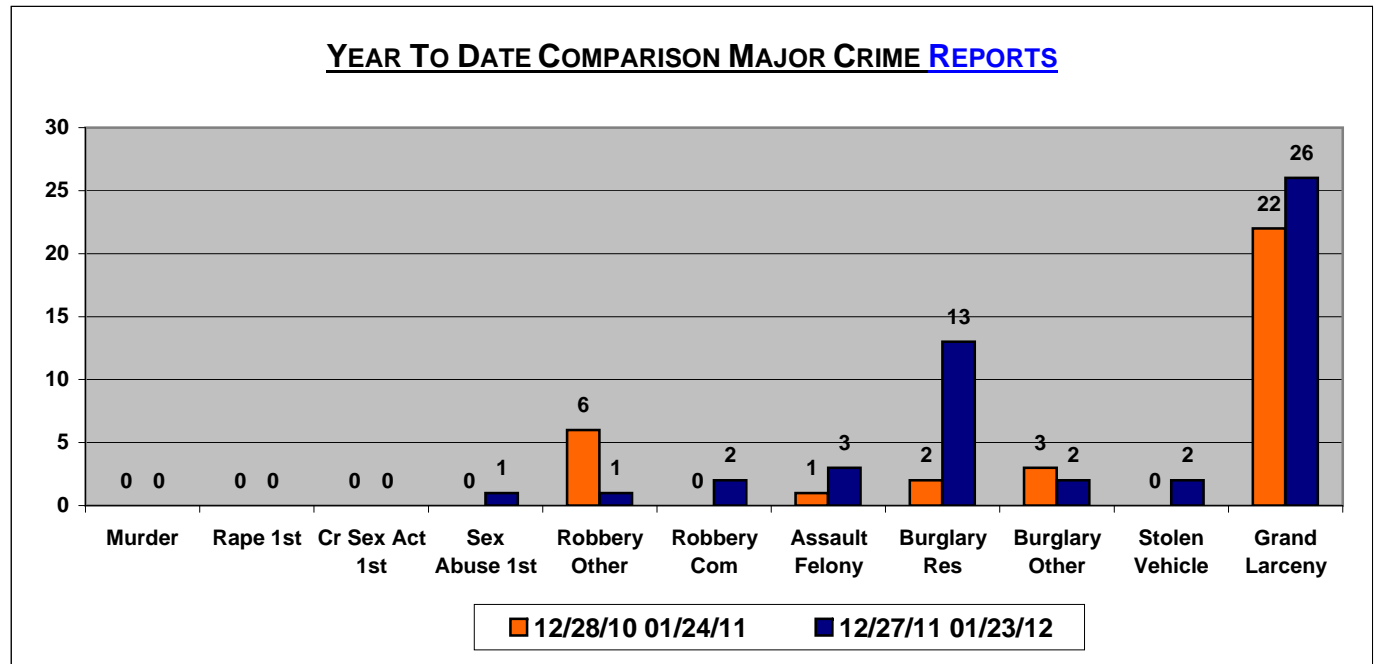

*Figures are preliminary and subject to further analysis and revision. Numbers reported reflect Nassau County Police District.